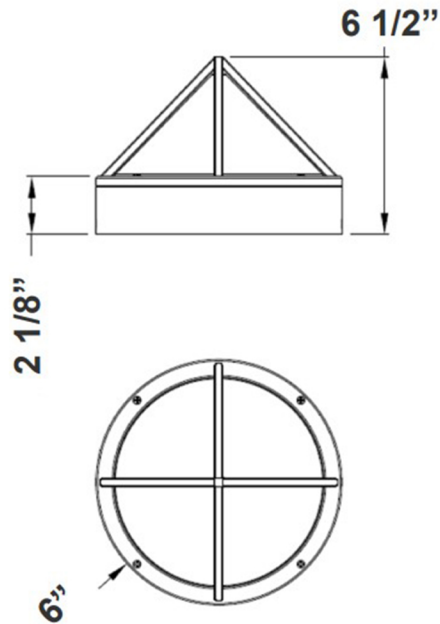

Pier-Mount Lights

2 1/8"(W) x 6 1/2"(H) x 6"(D) 2 1/8"

Wattage

12W

Voltage Input

120V AC 60Hz

Efficacy

70 LPW